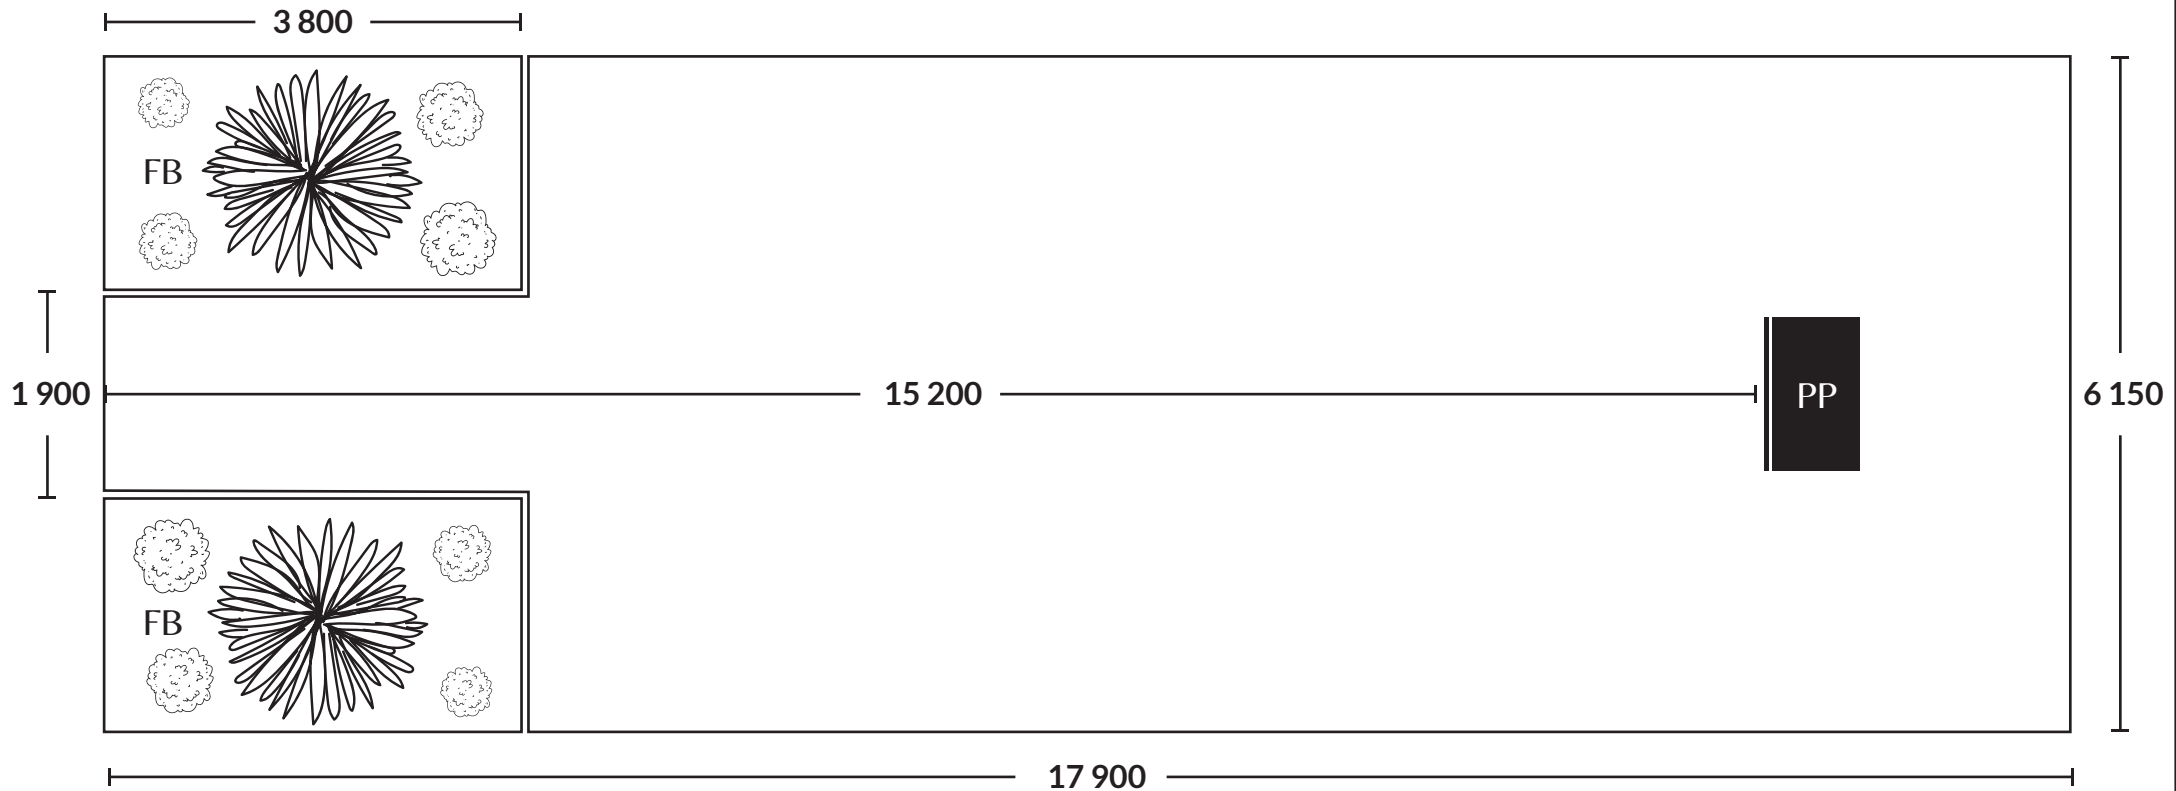

EST 2018
THE COACH & STABLES
Wedding Venue

THE CHAPEL

FB : Flower Bed

PP : Pulpit

3 x Kiaat Tables 1500x800
6 x Benches 1500x350

11 x Ashwood Tables 1800x900
11 x Benches 1800x350

20 x Meranti Benches 1800x350
48 x Pew Chairs (Distressed)